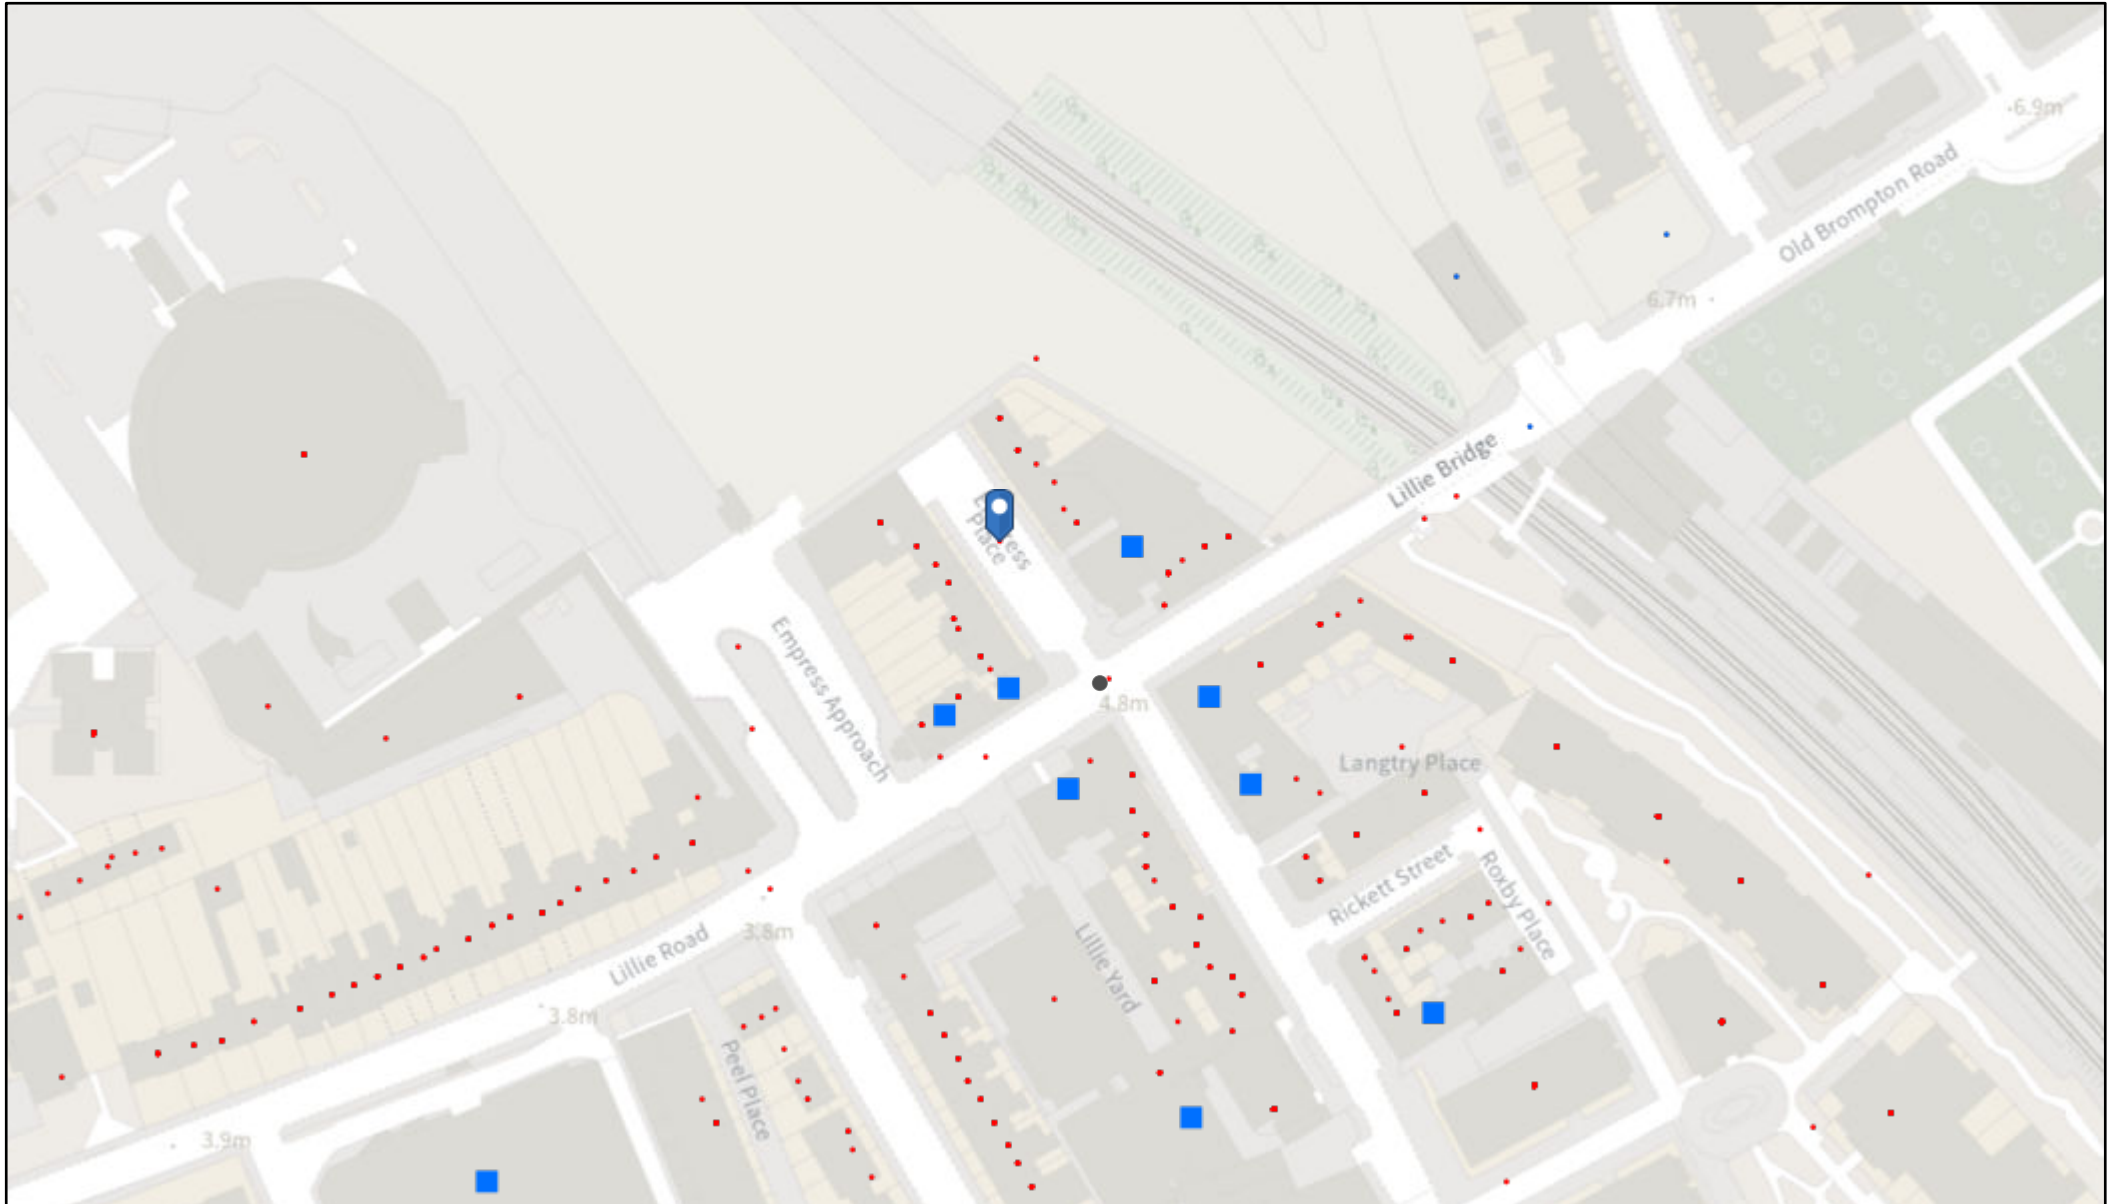

eGIS Web Map

20/12/2023, 13:20:37

LICENCE NO	TRADING AS	ADDRESS	ACTIVITY	Monday to Sunday	Monday	Tuesday	Wednesday	Thursday	Friday	Saturday	Sunday
2018/00889/LAPR	Roberson Wine	21 - 27 Seagrave Road SW6 1RP	Playing of Recorded Music		10:00:00 - 22:15:00	10:00:00 - 22:15:00	10:00:00 - 22:15:00	10:00:00 - 22:15:00	10:00:00 - 22:15:00	12:00:00 - 22:15:00	
			Sale of Alcohol On and Off the Premises		12:00:00 - 22:15:00	12:00:00 - 22:15:00	12:00:00 - 22:15:00	12:00:00 - 22:15:00	12:00:00 - 22:15:00	12:00:00 - 22:15:00	
2020/00618/LAPR	My Shop	2 Seagrave Road SW6 1RR	Sale of Alcohol Off the Premises	00:00:00 - 00:00:00							
2019/00609/LAPR	Pedal Back Cafe	24 Lillie Road London SW6 1TS	Sale of Alcohol On and Off the Premises	10:00:00 - 23:00:00							
2018/00860/LAPR	The Atlas	16 Seagrave Road SW6 1RX	Exhibition of a Film		10:00:00 - 00:00:00	10:00:00 - 00:00:00	10:00:00 - 00:00:00	10:00:00 - 00:00:00	10:00:00 - 01:00:00	10:00:00 - 01:00:00	10:00:00 - 00:00:00
			Indoor Sporting Event		10:00:00 - 00:00:00	10:00:00 - 00:00:00	10:00:00 - 00:00:00	10:00:00 - 00:00:00	10:00:00 - 01:00:00	10:00:00 - 01:00:00	10:00:00 - 00:00:00
			Performance of Live Music		10:00:00 - 00:00:00	10:00:00 - 00:00:00	10:00:00 - 00:00:00	10:00:00 - 00:00:00	10:00:00 - 01:00:00	10:00:00 - 01:00:00	10:00:00 - 00:00:00
			Playing of Recorded Music		10:00:00 - 00:00:00	10:00:00 - 00:00:00	10:00:00 - 00:00:00	10:00:00 - 00:00:00	10:00:00 - 01:00:00	10:00:00 - 01:00:00	10:00:00 - 00:00:00
			Entertainment Similar to Music or Dance		10:00:00 - 00:00:00	10:00:00 - 00:00:00	10:00:00 - 00:00:00	10:00:00 - 00:00:00	10:00:00 - 01:00:00	10:00:00 - 01:00:00	10:00:00 - 00:00:00
			Provision of Late Night Refreshment		23:00:00 - 00:00:00	23:00:00 - 00:00:00	23:00:00 - 00:00:00	23:00:00 - 00:00:00	23:00:00 - 01:00:00	23:00:00 - 01:00:00	23:00:00 - 00:00:00
			Sale of Alcohol On and Off the Premises		10:00:00 - 00:00:00	10:00:00 - 00:00:00	10:00:00 - 00:00:00	10:00:00 - 00:00:00	10:00:00 - 01:00:00	10:00:00 - 01:00:00	10:00:00 - 00:00:00
2023/01759/LAPR	The Lillie Langtry	19 Lillie Road SW6 1UE	Exhibition of a Film		10:00:00 - 00:00:00	10:00:00 - 00:00:00	10:00:00 - 00:00:00	10:00:00 - 01:00:00	10:00:00 - 01:00:00	10:00:00 - 01:00:00	10:00:00 - 00:00:00
			Indoor Sporting Event		10:00:00 - 00:00:00	10:00:00 - 00:00:00	10:00:00 - 00:00:00	10:00:00 - 01:00:00	10:00:00 - 01:00:00	10:00:00 - 01:00:00	12:00:00 - 00:00:00
			Performance of Live Music		10:00:00 - 23:00:00	10:00:00 - 23:00:00	10:00:00 - 23:00:00	10:00:00 - 23:00:00	10:00:00 - 23:00:00	10:00:00 - 23:00:00	12:00:00 - 23:00:00
			Playing of Recorded Music		10:00:00 - 00:00:00	10:00:00 - 00:00:00	10:00:00 - 00:00:00	10:00:00 - 01:00:00	10:00:00 - 01:00:00	10:00:00 - 01:00:00	10:00:00 - 00:00:00
			Entertainment Similar to Music or Dance		10:00:00 - 00:00:00	10:00:00 - 00:00:00	10:00:00 - 00:00:00	10:00:00 - 01:00:00	10:00:00 - 01:00:00	10:00:00 - 01:00:00	10:00:00 - 00:00:00
			Provision of Late Night Refreshment		23:00:00 - 00:00:00	23:00:00 - 00:00:00	23:00:00 - 00:00:00	23:00:00 - 01:00:00	23:00:00 - 01:00:00	23:00:00 - 01:00:00	23:00:00 - 00:00:00